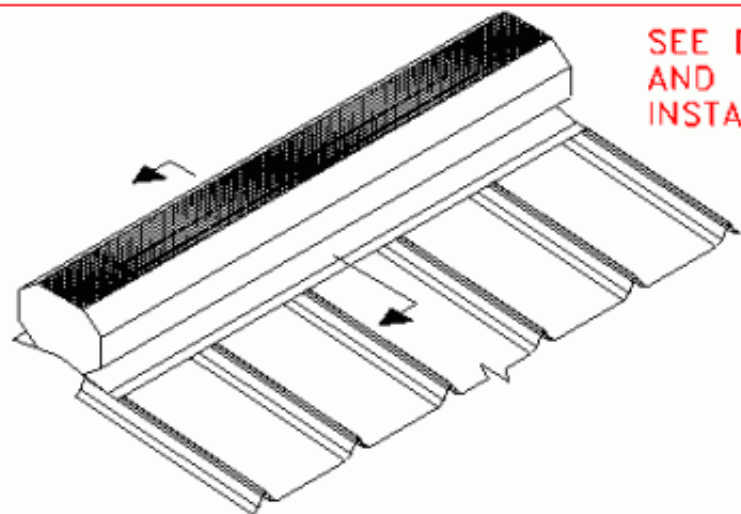

SEE DRAWING 107551, 107552, 107553
AND 107559 FOR RIDGE VENT
INSTALLATION

VENTILATOR
(542106)

☉ RIDGE

LOCKRIVET
(096306)

MR-24 ROOF
PANEL

RETAINER
(542096)

SECTION VIEW

REV. DATE: 11/06/01 REV. NO. 00

DETAIL J413

MR-24 ROOF RIDGE VENT