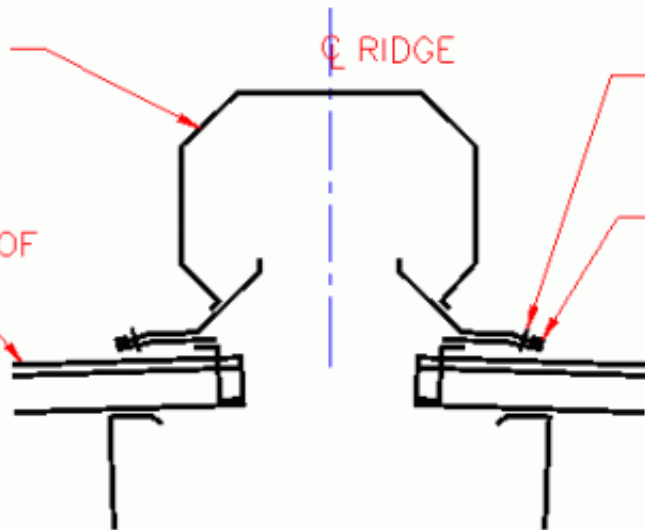

SEE DRAWING 107551, 107552, 107553
AND 107559 FOR RIDGE VENT
INSTALLATION

VENTILATOR
(542106)

☉ RIDGE

LOCKRIVET
(096306)

MR-24 ROOF
PANEL

RETAINER
(542096)

SECTION VIEW

REV. DATE: 11/06/01 REV. NO. 00

DETAIL J413

MR-24 ROOF RIDGE VENT