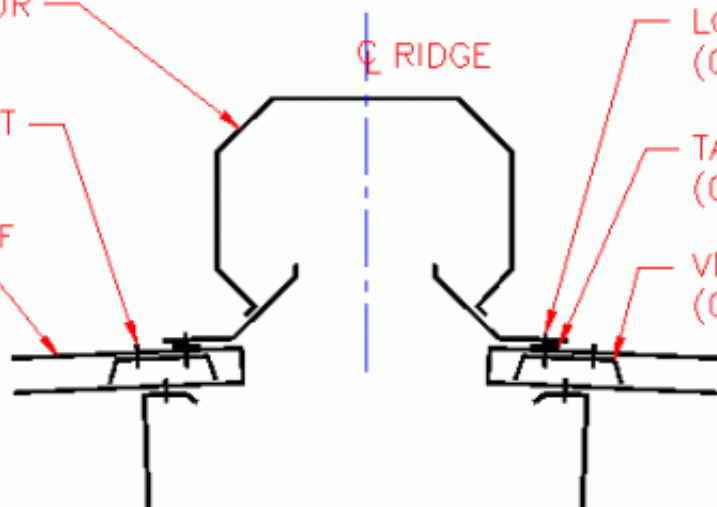

SEE DRAWING 107552, 107556, AND
107559 FOR RIDGE VENT INSTALLATION

VENTILATOR
(542106)

LOCKRIVET
(096306)

BRII ROOF
PANEL

☉ RIDGE

LOCKRIVET
(096306)

TAPE PANLASTIC
(027893)

VENT FLASHING
(026671)

SECTION VIEW

REV. DATE. 11/06/01 | REV. NO. 00

DETAIL J412

BUTLERIB II ROOF RIDGE VENT